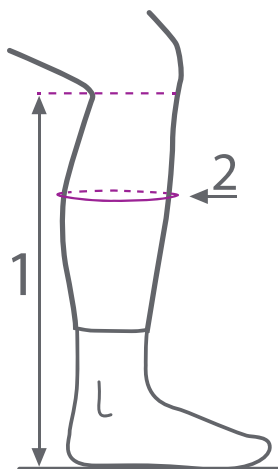

Riding boot Yuna

Size chart riding boot Yuna

Size:	36	37	38	39	40	41	42
1	44	45	46	47	47	47	48
2	33,5	34,5	35,5	35,5	36,5	37,5	38,5

Size chart riding boot Yuna Wide

Size:	36	37	38	39	40	41	42
1	44	45	46	47	47	47	48
2	36	37	38	38	39	40	40

Size chart in cm

Measuring guide

Find 1 by measuring your leg from the ground to hollow on the back of your knee.

Find 2 by measuring the circumference of your calf at the widest point.

Preferably measure while wearing riding breeches. Not with jeans or the bare leg.

Conversion chart

EU	UK	US	CM
36	3	5	22,9
37	4	6	23,8
38	5	6,5	24,3
39	6	7,5	25,1
40	7	8	25,4
41	8	9	26,3
42	9	9,5	26,9